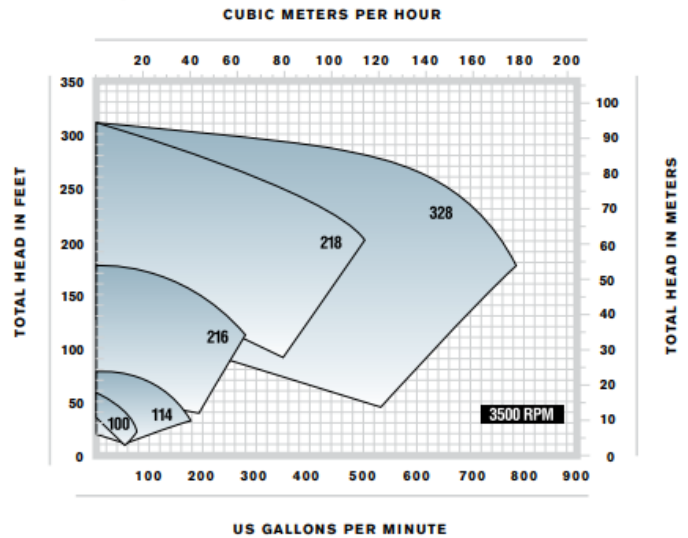

TRIPLEX
Sales Company

**Call us today and just ask for
the "Craft Brew Special™"**

Triplex Sales Craft Brew Line of pumps feature a number of standard features carefully curated specifically for the craft brewer.

Offering both internal and external seal designs, the Triplex Craft Brew Line of pumps offer the following features standard:

- Sealed impeller design
- External Type D seal for clean fluid handling & low cost maintenance
- Internal seal option for hot wort applications
- Serialized for traceability and support
- All Stainless Sterling Electric Motors
- SPXFlow/Waukesha Cherry Burrell Power Frame
- Sized specifically to ensure plug and play installation and guaranteed performance
- Available in C100, C114, C216, C218, & C328 Sizes

Triplex Sales Craft Brew line of pumps are hydraulically and dimensionally interchangeable with existing C Series pumps.

Models	Inlet	Outlet	Max Impeller	Max Flow Rate (GPM)	Max Head (Ft.)
C+100	1.5"	1"	3.68"	73	55
C+114	1.5"	1.5"	4"	148	74
	2"			180	69
C+216	2"	1.5"	6"	280	169
	2.5"			280	169
C+218	2"	1.5"	8"	300	317
	3"			305	305
C+328	3"	2"	8"	635	304
	4"			900	131

Pump Curves - 3500 RPM

Other Brewhouse Products

SPXFLOW

NETZSCH

**STERLING
ELECTRIC, INC.**

Rubber Fab
a Garlock Hygienic Technologies company

THERMALINE

iNOXPA®

Call us at 847.839.8442

CraftBeerPumps.com/TriplexBlog.com