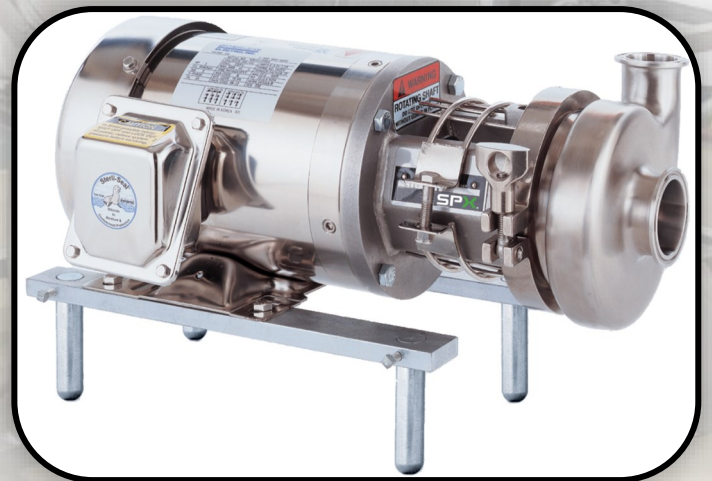

Assembled & Tested in Schaumburg, IL, the CB-Special Features the following Standard:

- Sealed Impeller
- Sized for maximum output without motor overloading
- Internal & External Seal Options
- SPXFlow/Waukesha Power frame
- Sterling Electric Stainless Motor
- One week delivery

Offering both internal and external seal designs, the Triplex Craft Brew Line of pumps offer the following features standard:

- Sealed impeller design
- External Type D seal for clean fluid handling & low cost maintenance
- Internal seal option for hot wort applications
- Serialized for traceability and support
- All Stainless Sterling Electric Motors
- SPXFlow/Waukesha Cherry Burrell Power Frame
- Sized specifically to ensure plug and play installation and guaranteed performance
- Available in C100, C114, C216, C218, & C328 Sizes

Triplex Sales Craft Brew line of pumps are hydraulically and dimensionally interchangeable with existing C Series pumps.

Models	Inlet	Outlet	Max Impeller	Max Flow Rate (GPM)	Max Head (Ft.)
C+100	1.5"	1"	3.68"	73	55
C+114	1.5"	1.5"	4"	148	74
	2"			180	69
C+216	2"	1.5"	6"	280	169
	2.5"			280	169
C+218	2"	1.5"	8"	300	317
	3"			305	305
C+328	3"	2"	8"	635	304
	4"			900	131